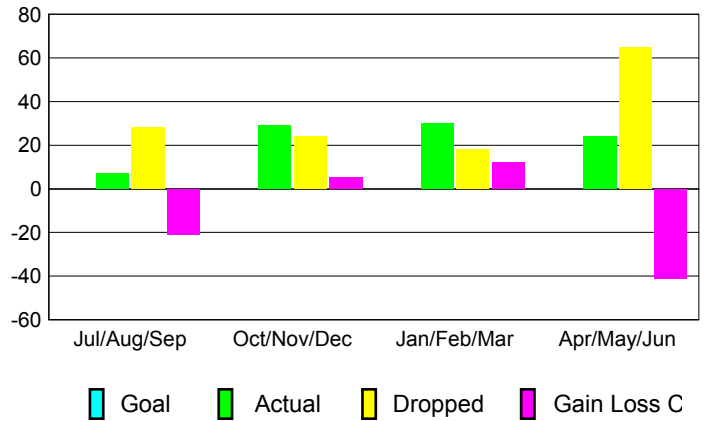

Membership Results 2012-2013
Goal, New, Dropped, Gain/Loss